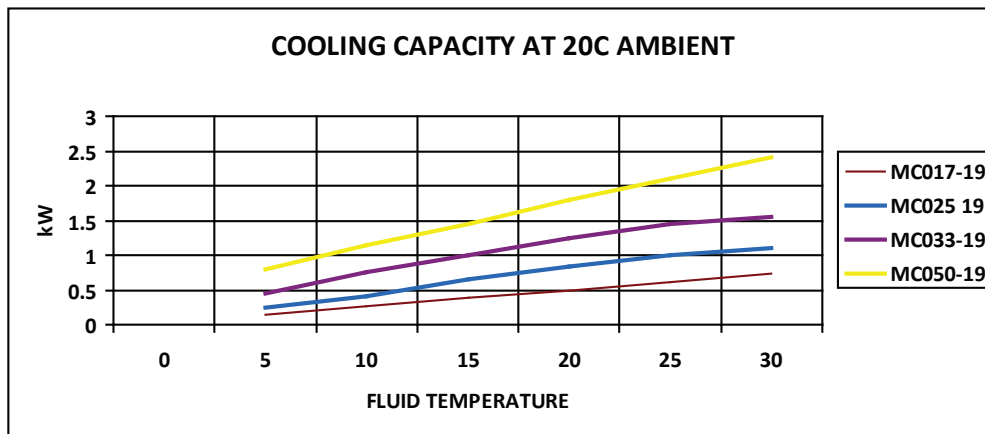

Features

- 500 watts to 1,764 watts
- PID temperature controller
- O-ring, hard brazed or welded connections
- Minimized thread seals
- Seamless reservoirs
- UL, CE & RoHS certifiable
- Separate electrical enclosure
- Din rail mounted components
- Powder coated paint
- Welded steel frame
- Adjustable fluid bypass line
- Thermal protection of pump motors via motor overload device
- CFC free refrigerants

For a more complete list of options available, please contact us.

38241 Willoughby Parkway
Willoughby, OH 44094
www.BVThermal.com
209-522-3701

Specifications

MODEL	MC017-19	MC025-19	MC033-19	MC050-19
Cooling Capacity	500 watts @20°C	828 watts @20°C	1073 watts @-20°C	1764 watts @20°C
Stability	±0.1°C	±0.1°C	±0.1°C	±0.1°C
Temperature Range	+5°C to +35°C	+5°C to +35°C	+5°C to +35°C	+5°C to +35°C
Pump	2.2 GPM to 60 PSI	2.2 GPM to 60 PSI	2.2 GPM to 60 PSI	2.2 GPM to 60 PSI
Reservoir Volume	.075 gal	.075 gal	.075 gal	.075 gal
Dimensions in" (w x d x h)	17 x 22 x 15.75	17 x 22 x 15.75	17 x 22 x 15.75	17 x 22 x 15.75
Power Requirements	120V, 6A	120V, 8A	120V, 9A	120V, 15A
Weight (lbs)	60	68	68	79