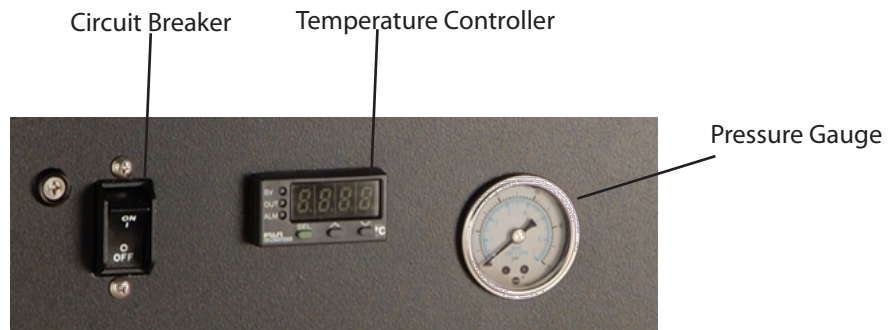

Specifications

MODEL	MC017-19	MC025-19	MC033-19	MC050-19
Cooling Capacity	500 watts @20°C	828 watts @20°C	1073 watts @-20°C	1764 watts @20°C
Stability	±0.1°C	±0.1°C	±0.1°C	±0.1°C
Temperature Range	+5°C to +35°C	+5°C to +35°C	+5°C to +35°C	+5°C to +35°C
Pump	2.2 GPM to 60 PSI	2.2 GPM to 60 PSI	2.2 GPM to 60 PSI	2.2 GPM to 60 PSI
Reservoir Volume	.075 gal	.075 gal	.075 gal	.075 gal
Dimensions in" (w x d x h)	17 x 22 x 15.75	17 x 22 x 15.75	17 x 22 x 15.75	17 x 22 x 15.75
Power Requirements	120V, 6A	120V, 8A	120V, 9A	120V, 15A
Weight (lbs)	60	68	68	79

38241 Willoughby Parkway
Willoughby, OH 44094
www.BVThermal.com
209-522-3701